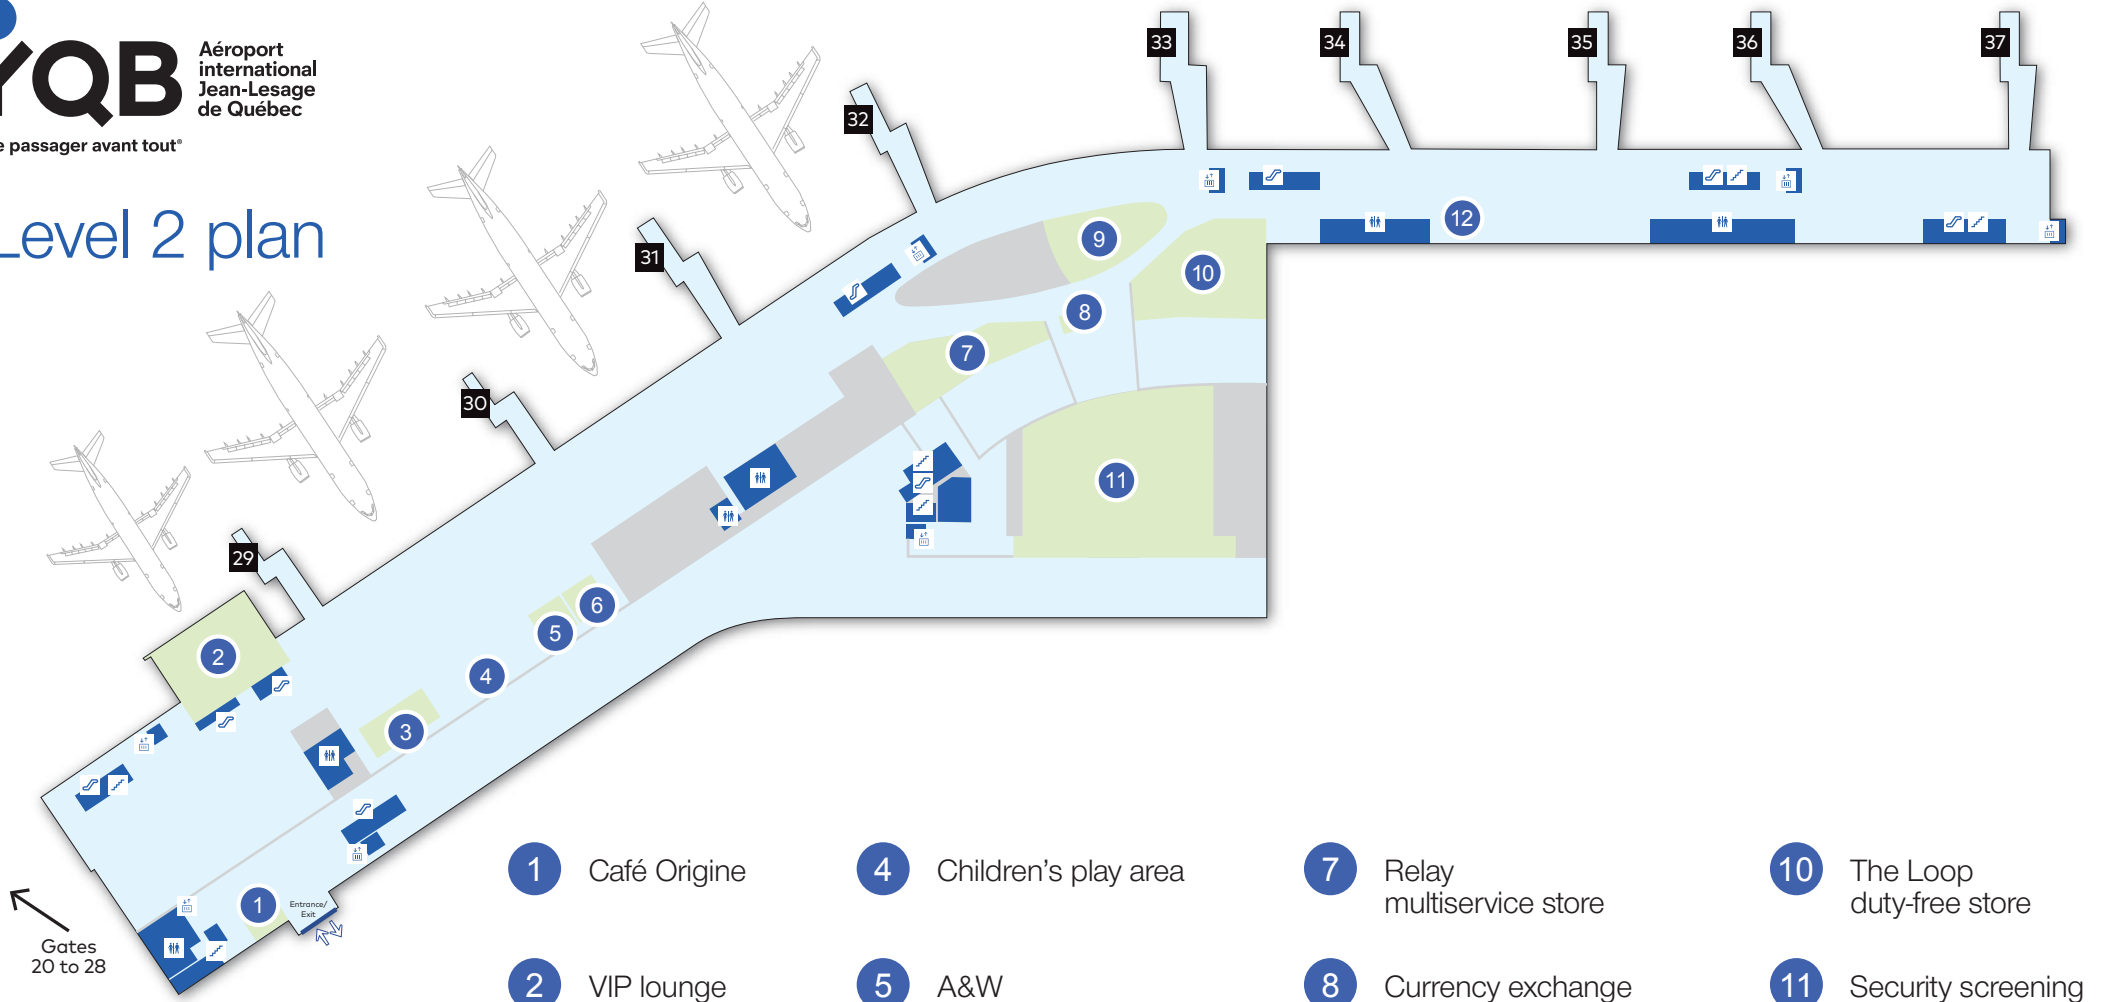

Level 2 plan

- | | | | | | | | |
|---|--------------|---|----------------------|---|-------------------------------|----|---------------------------------|
| 1 | Café Origine | 4 | Children's play area | 7 | Relay multiservice store | 10 | The Loop duty-free store |
| 2 | VIP lounge | 5 | A&W | 8 | Currency exchange | 11 | Security screening (checkpoint) |
| 3 | Starbucks | 6 | Pidz | 9 | Bar and sandwich shop Origine | 12 | Nursing room |